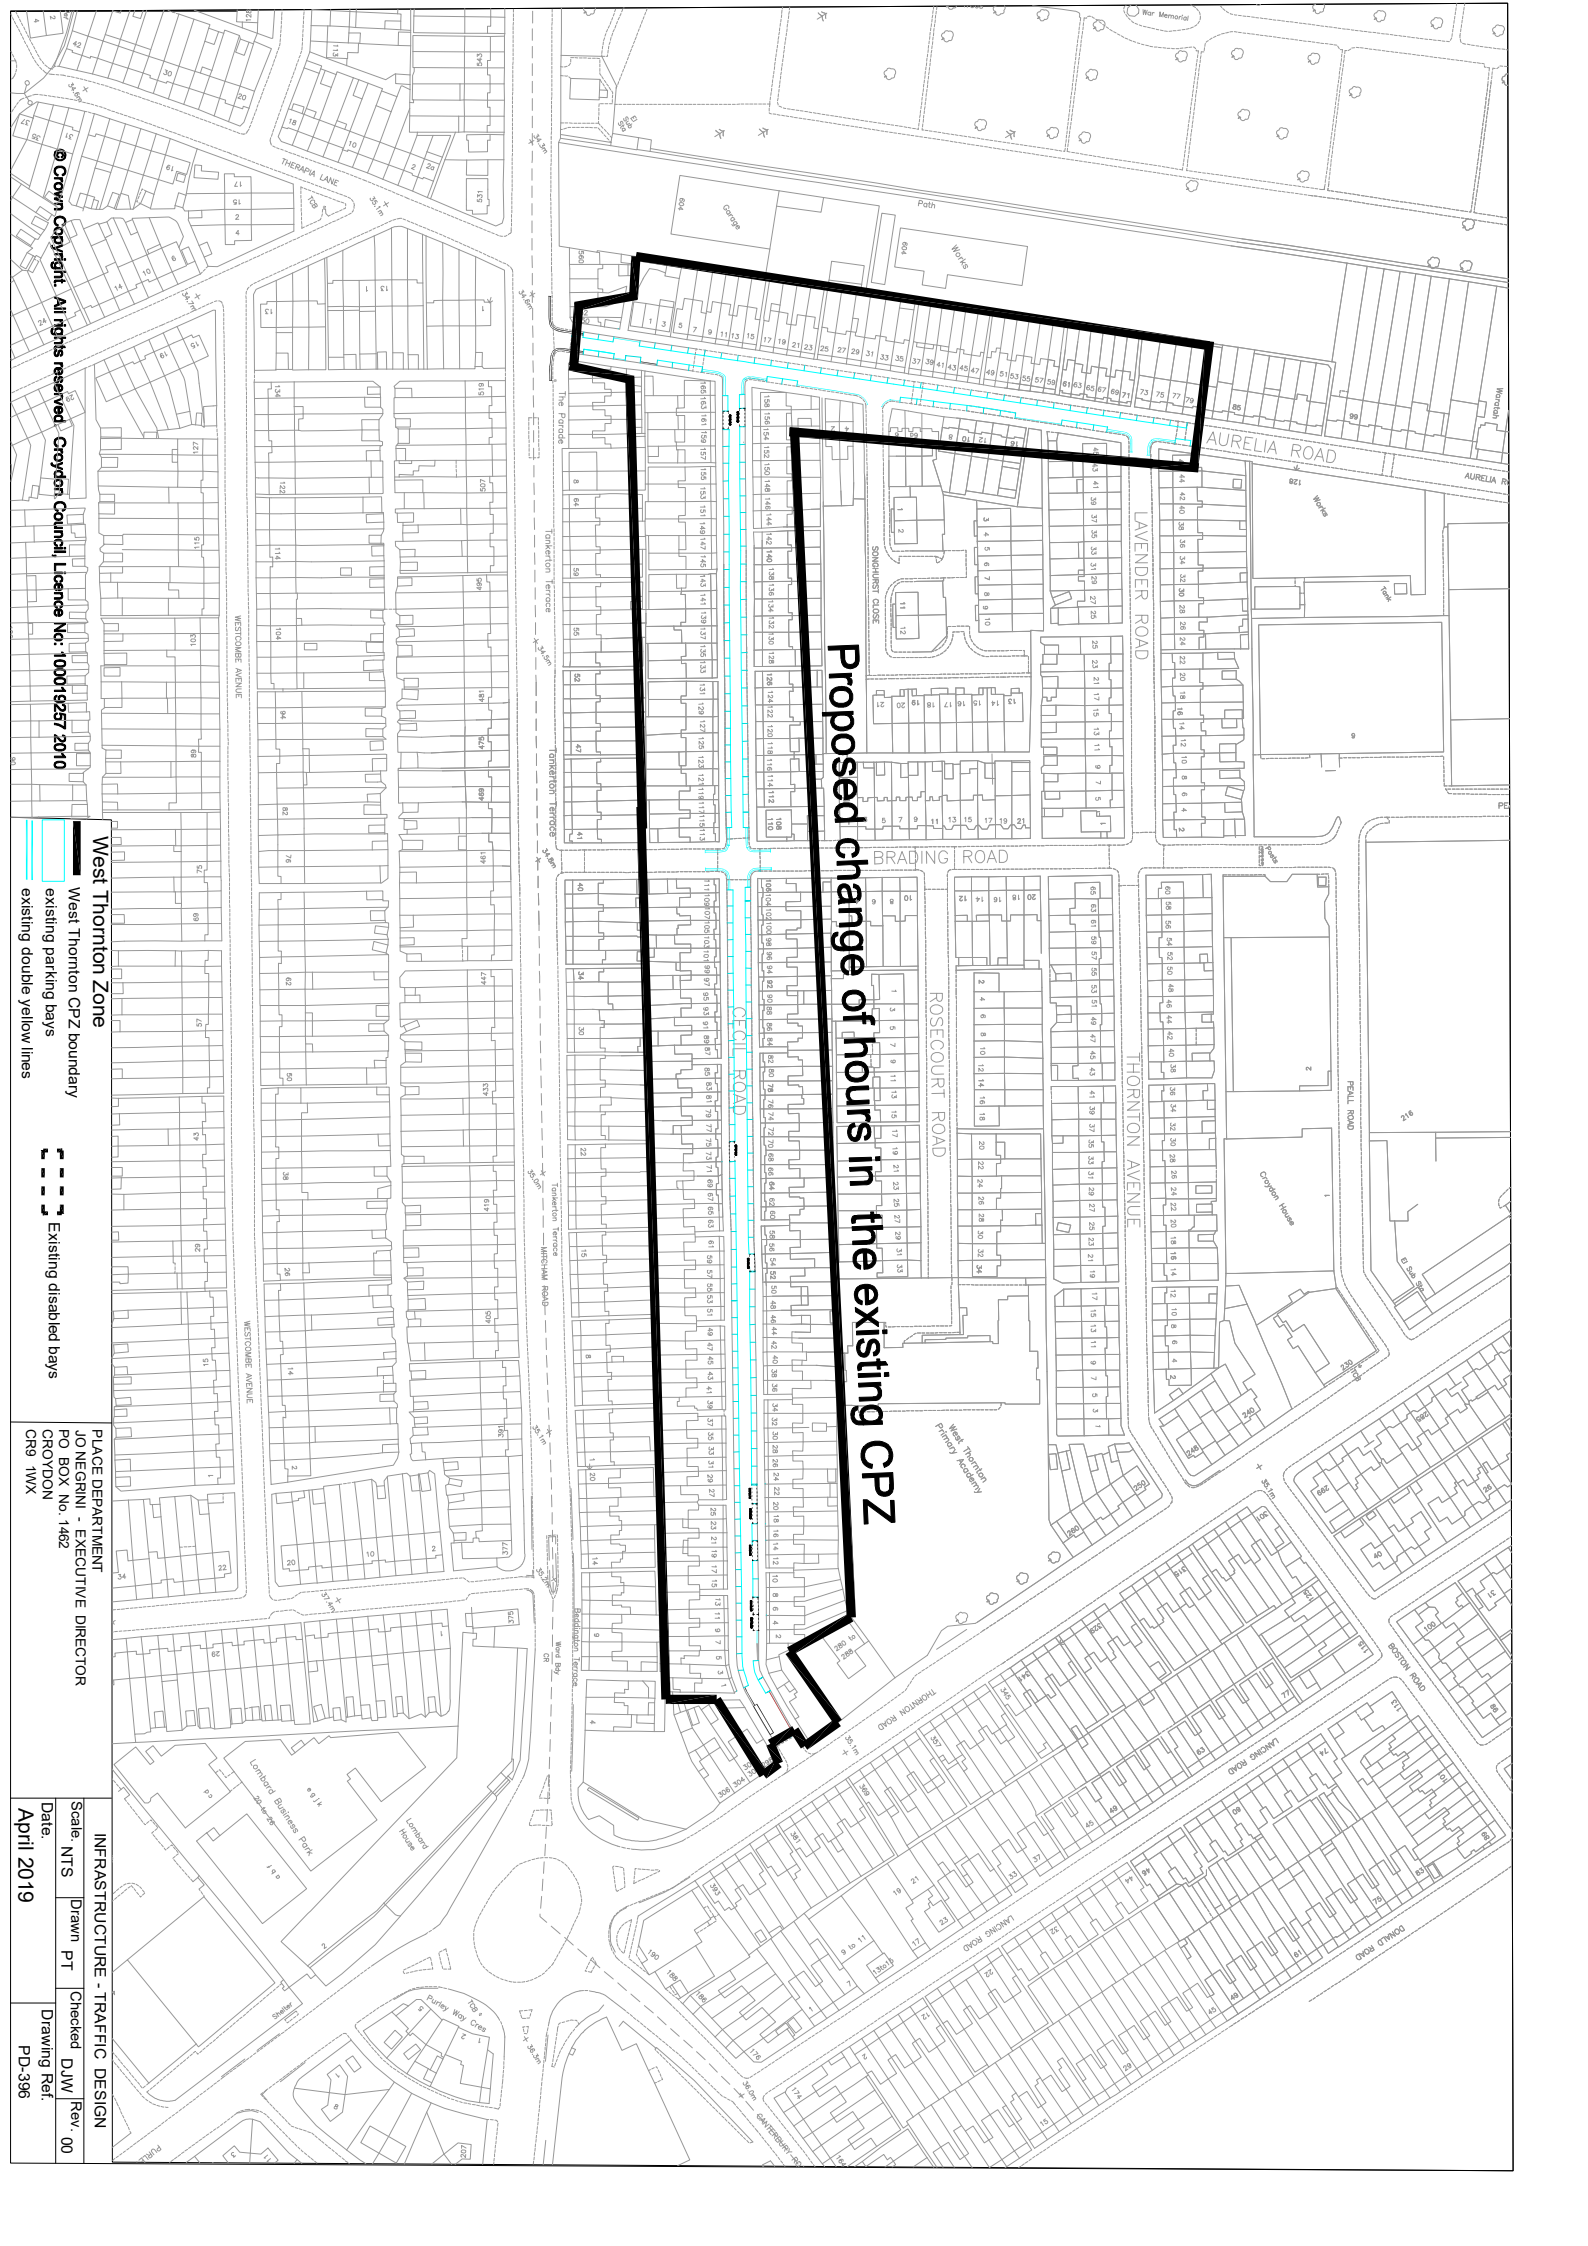

# Proposed change of hours in the existing CPZ

© Crown Copyright. All rights reserved. Croydon Council Licence No. 100019257 2010

- West Thornton Zone**
- West Thornton CPZ boundary
  - Existing disabled bays
  - existing parking bays
  - existing double yellow lines

PLACE DEPARTMENT  
 JO NEGRINI, EXECUTIVE DIRECTOR  
 CROLDON  
 CR9 1WX

INFRASTRUCTURE - TRAFFIC DESIGN

Scale: NTS	Drawn: PT	Checked: DJW	Rev: 00
Date: April 2019		Drawing Ref: PD-396	